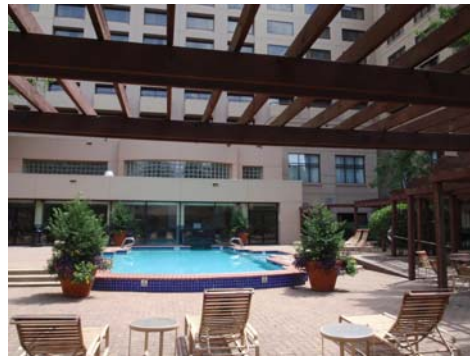

(below & / lower right) Ballroom that can be
 separated into 6
 different rooms
 (it's huge!)

(left & below) On-site restaurant/buffet

(right) pool & sun patio
(below) covered parking deck

Hotel Information

YOU MUST BE REGISTERED FOR THE CONVENTION/ RALLY BEFORE YOU CAN RESERVE YOUR HOTEL ROOM AT GWRRA RATES!

- Check-in: 4:00 pm Check-out: 12:00 pm
- Express check-in and Express check-out
- Video Review Billing, Video Checkout
- 17 floors, 411 rooms, 15 suites, 3 concierge levels
- **6 WORKING elevators**
- Coffee in lobby
- Coffee/tea in-room
- Phone calls: toll-free
- Cash machine/ATM
- Concierge desk
- Evening turndown service
- Housekeeping service daily
- Laundry on-site, coin operated
- Restaurant on site; local restaurant dinner delivery or many restaurants within walking distance of the hotel
- **VENDORS JUST OUTSIDE IN MAIN PARKING LOT**
- Newspaper in lobby or delivered to room, on request
- Room service, 6:30 AM-11:00 PM
- Safe deposit boxes at front desk
- High-speed Internet access (included)
- Public Areas: Wired, Wireless
- Guest Rooms: Wireless
- Meeting Rooms: Wired, Wireless
- Gift shop/newsstand
- Indoor/outdoor pool, pool patio
- **FREE/COVERED/MULTI-LEVEL PARKING AT HOTEL**